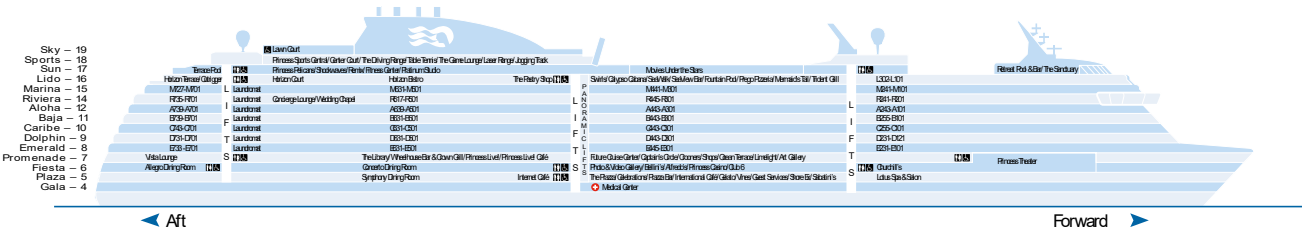

Regal Princess®

Guest Capacity: 3,560
Length: 1083 ft.
Gross Tonnage: 142,229
Inaugural Cruise: May 20, 2014
Christened by: The cast of The Love Boat